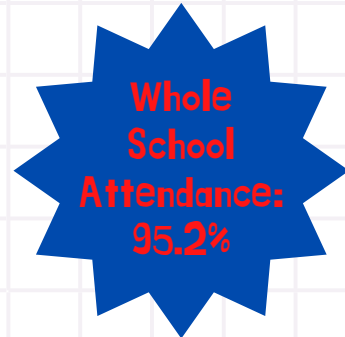

Attendance Figures

We aim to ensure that all children attend school regularly and on time wherever possible to ensure that they are able to make the most of the educational experiences offered at St Thomas More. We also aim to raise an awareness of the importance of attendance. In our Friday assemblies we award the class with the best attendance and moving forward we will be rewarding the class with the best attendance for the term with a treat as well as recognising individuals with improved attendance. Thank you for your support and helping our attendance figures reach ever closer to that 100% mark! Here are this week's figures:

Reception Class	88.6%
Year 1	97.8%
Year 2	97.1%
Year 3	98.2%
Year 4	98.2%
Year 5	88.5%
Year 6	96.7%

Children's Mental Health and Well Being Week

To coincide with Children's Mental Health Week (6/02/23) we will be working with Place2Be to help deliver this year's theme - Let's Connect. When we have healthy connections to family, friends and others this can support our mental health and our sense of well being. We will be joined via a live Zoom by young children's well being writer Jessica Bowers who will be sharing her books with KS1. This is an amazing opportunity for the children to interact with the author and parents will be able to order a signed copy of her books after the event. More details to follow.