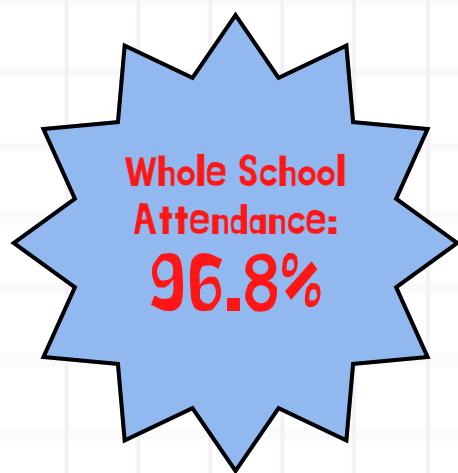

And finally...

Up coming dates

Saturday 4th May	Holy Communion Service at St John Fisher and St Thomas More 1pm
Monday 6th May	Bank Holiday - School closed
Thursday 9th May	Ascension Day Mass 9am at church
Friday 10th May	Year 5 Sharing Assembly 10.10am
Friday 10th - Wednesday 15th May	Scholastic Book fair in school hall from 3.30pm
Mon 13th - 16th May	Y6 SATs Week
Friday 17th May	Y2 trip to the Tower of London, Y3 trip to Eltham Palace Year 1 Sharing Assembly 10.10am